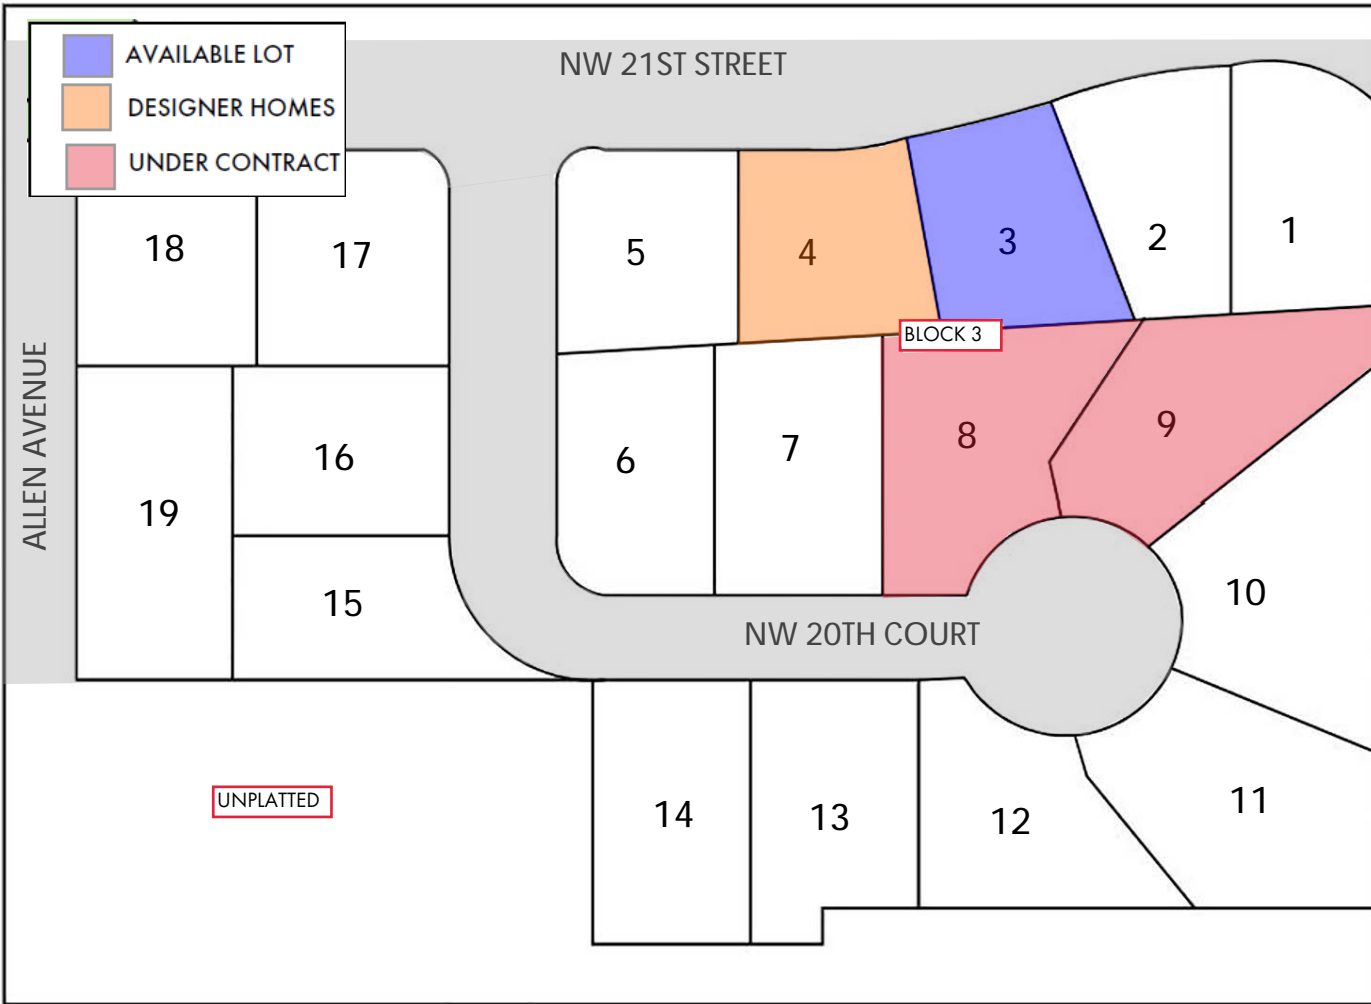

AVAILABLE LOT  
DESIGNER HOMES  
UNDER CONTRACT

NW 21ST STREET

ALLEN AVENUE

18

17

5

4

3

15

10

NW 20TH COURT

UNPLATTED

14

13

12

11

BLOCK 3

- AVAILABLE LOT
- DESIGNER HOMES
- UNDER CONTRACT